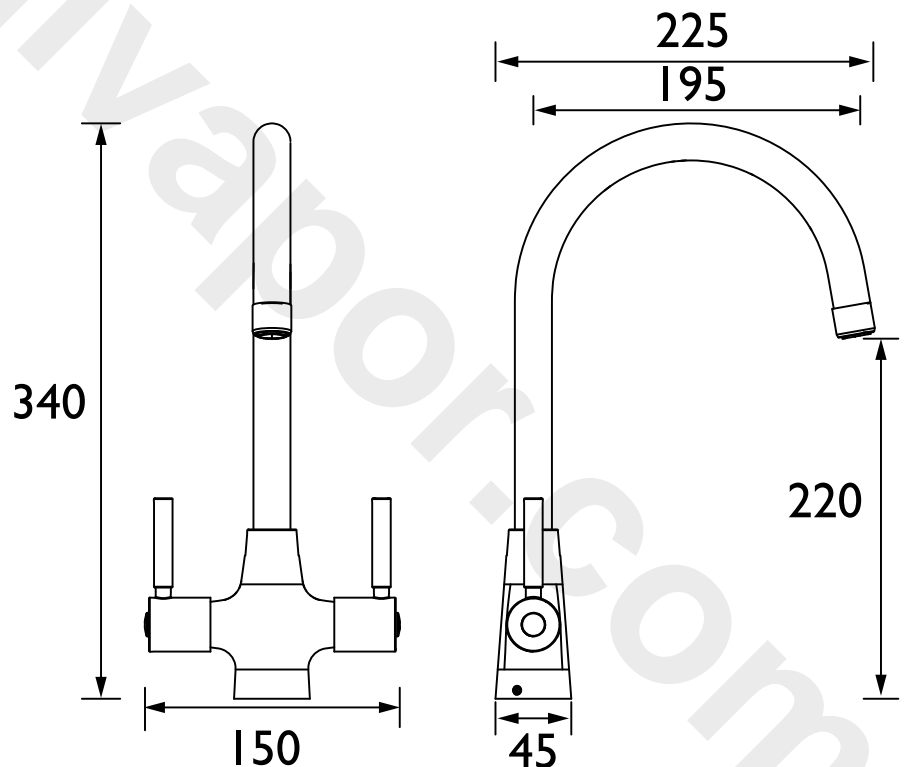

### Specification

<b>Product Type:</b>	Kitchen Taps
<b>Main Construction Material:</b>	Brass
<b>Mount Type:</b>	Deck Mounted
<b>Handle Type:</b>	Lever Handles
<b>Connection Inlet:</b>	1/2" BSP Flexible Tails
<b>Connection Outlet:</b>	Anti-Splash
<b>Number of Tap Holes:</b>	1
<b>Valve/Cartridge Type:</b>	1/2" Ceramic Disc Valve
<b>Plumbing System Requirements:</b>	Suitable for all plumbing systems
<b>Minimum Dynamic Pressure:</b>	0.3 bar
<b>Maximum Dynamic Pressure:</b>	5.0 bar
<b>Maximum Hot Water Temperature: °C</b>	65
<b>Maximum Static Pressure: (bar)</b>	10
<b>Flow Type:</b>	Single Flow
<b>Isolation Included:</b>	Yes

### Dimensions (measurements in mm)